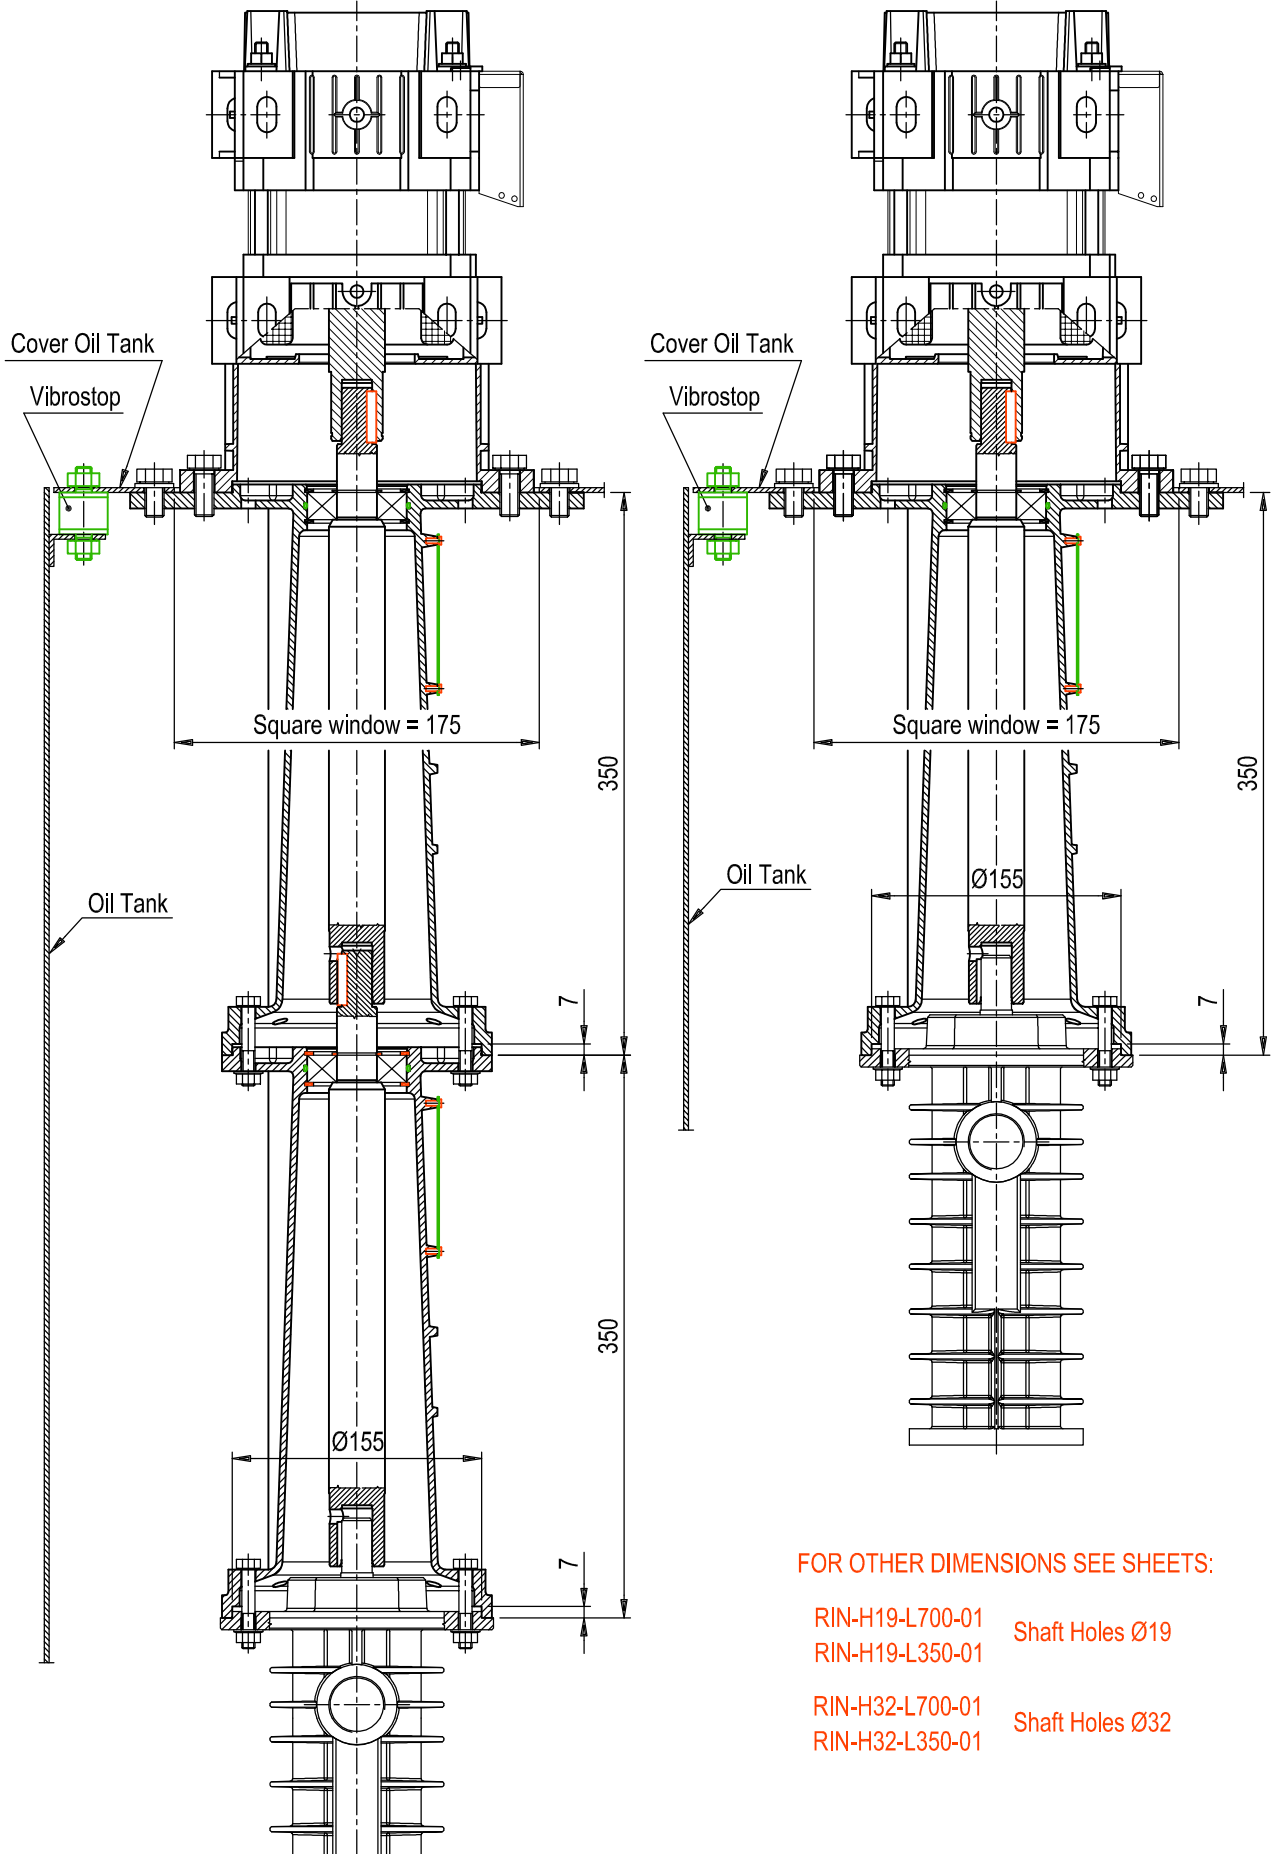

Elmo
 Type 83-Rinji/Pump
 1305-17

MOTORI TRIFASI THREE PHASE MOTORS DREIPHASEENMOTOREN MOTEURS TRIPHASES

IN ANY MOMENT AND WITHOUT NOTICE ELMO CAN CHANGE MANUFACTURING PROCESS, PERFORMANCE FEATURES.

LA ELMO S.r.l. SI RISERVA IL DIRITTO DI APPORTARE QUALSIASI VARIAZIONE SENZA ALCUN PREAVVISO.

FOR OTHER DIMENSIONS SEE SHEETS:

RIN-H19-L700-01 Shaft Holes Ø19
 RIN-H19-L350-01

RIN-H32-L700-01 Shaft Holes Ø32
 RIN-H32-L350-01