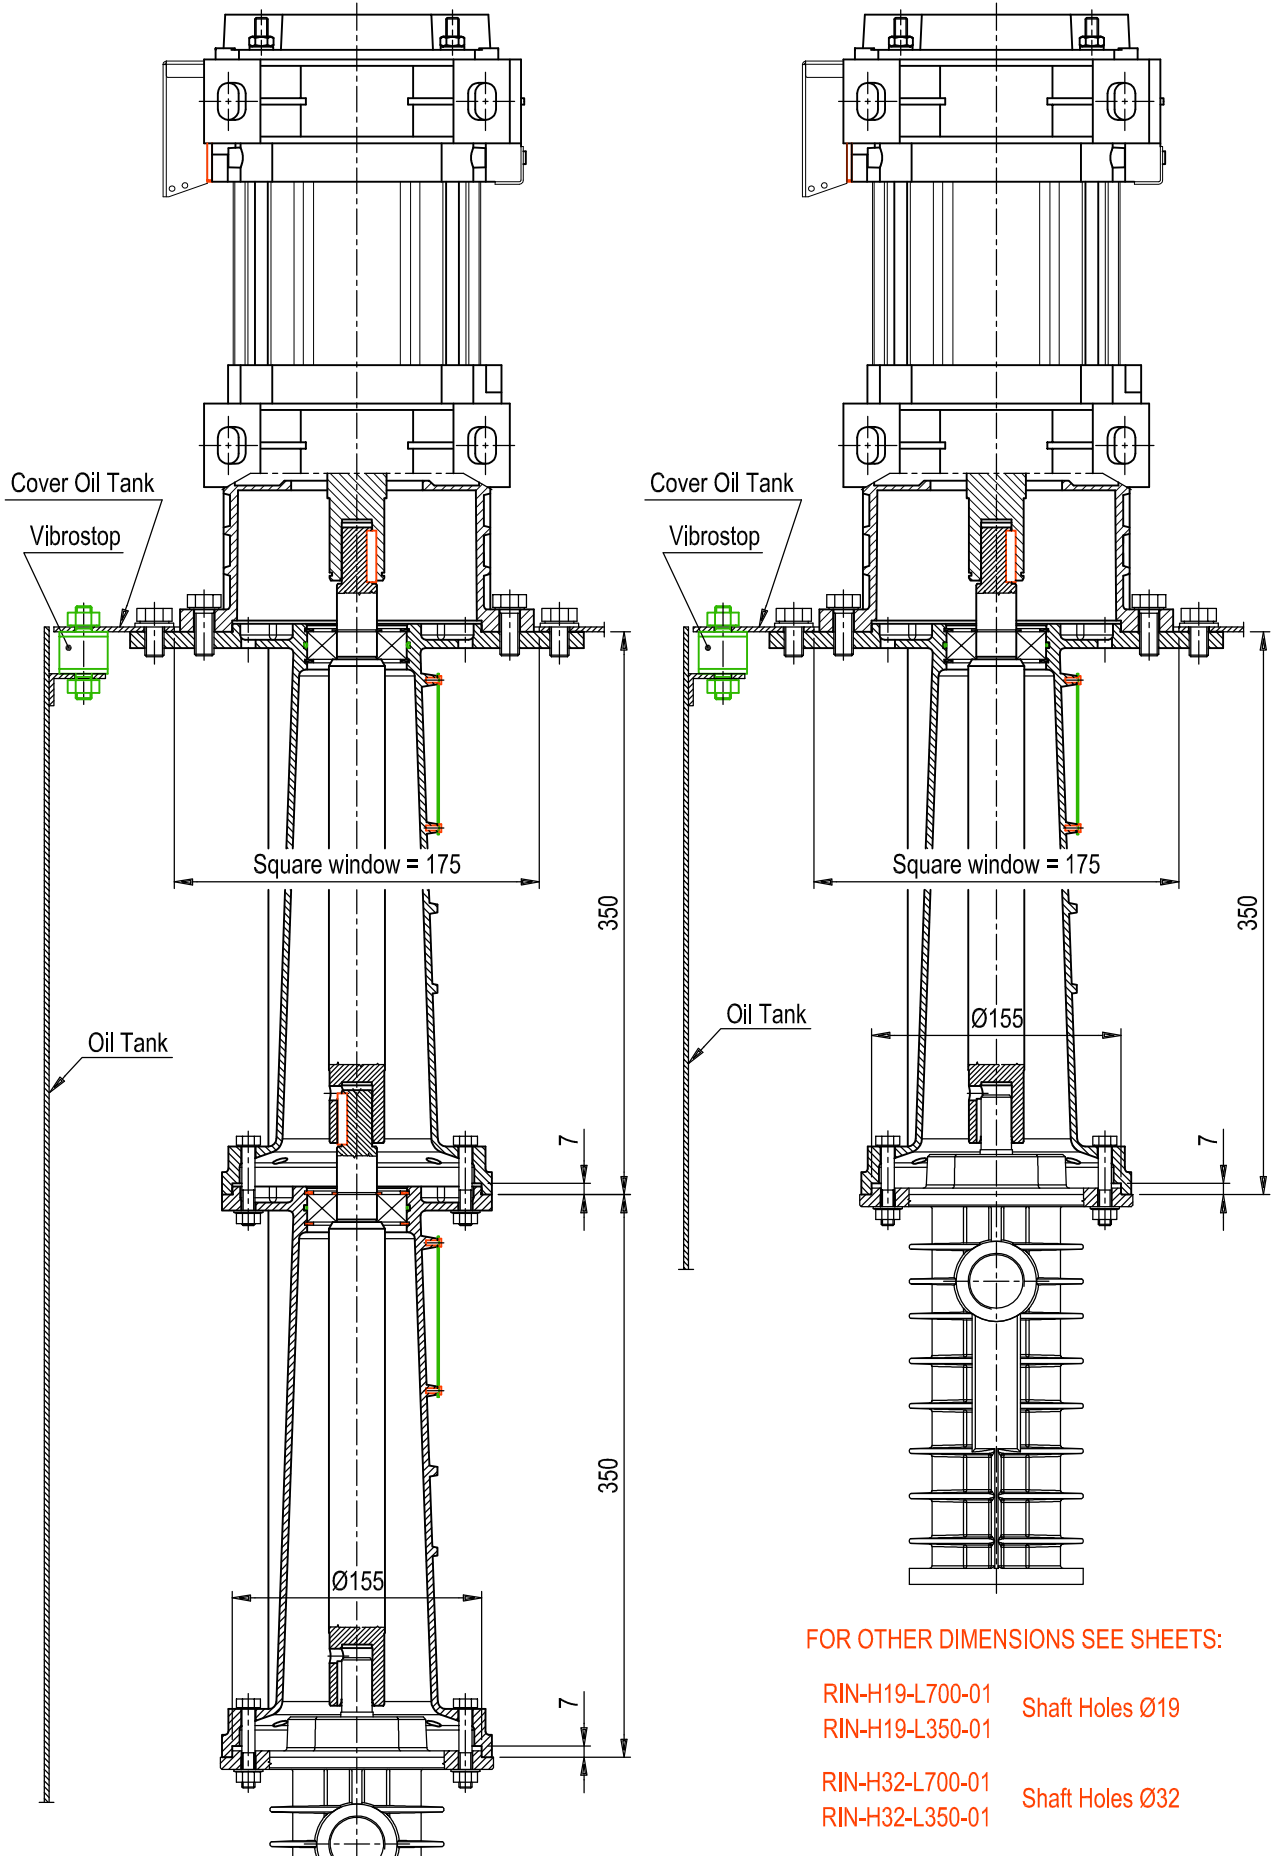

Elmo
 Type 84-Rini/Pump
 1305-17

MOTORI TRIFASI THREE PHASE MOTORS DREIPHASEENMOTOREN MOTEURS TRIPHASES

IN ANY MOMENT AND WITHOUT NOTICE ELMO CAN CHANGE MANUFACTURING PROCESS, PERFORMANCE FEATURES.

LA ELMO S.r.l. SI RISERVA IL DIRITTO DI APPORTARE QUALSIASI VARIAZIONE SENZA ALCUN PREAVVISO.

FOR OTHER DIMENSIONS SEE SHEETS:

RIN-H19-L700-01 Shaft Holes Ø19
 RIN-H19-L350-01

RIN-H32-L700-01 Shaft Holes Ø32
 RIN-H32-L350-01