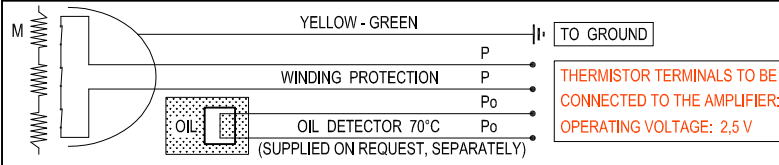

RUN (Δ)

LA ELMO S.r.l. SI RISERVA IL DIRITTO DI APPORTARE QUALSIASI VARIAZIONE SENZA ALCUN PREAVVISO.