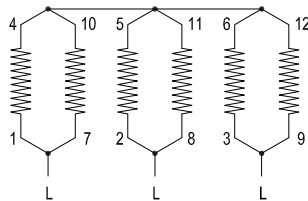

GB	IC3TN
DT 7.2	
Rev. E	21/05/2013
DATA: 04/07/05	

ELMO

Tel. ++39 382 529564 - 422372

Fax. ++39 382 527041

V.le Certosa 8/B - 27100 Pavia Italy E-Mail: info@elmoitaly.com

GB IC3TN

TD 7.2

WIRING DIAGRAM 12 LEADS THREE PHASE MOTOR

LOW VOLTAGE

START (Y //)

RUN (Δ //)

HIGH VOLTAGE

START (Y)

RUN (Δ)