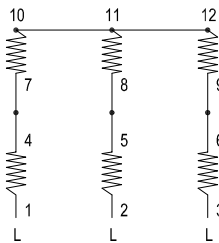

GB	IC3TN
DT 7.2	
Rev. E	21/05/2013
DATA: 04/07/05	

ELMO

Tel. ++39 382 529564 - 422372

Fax. ++39 382 527041

V.le Certosa 8/B - 27100 Pavia Italy E-Mail: info@elmoitaly.com

GB IC3TN

TD 7.2

WIRING DIAGRAM 12 LEADS THREE PHASE MOTOR

LOW VOLTAGE

START (Y //)

RUN (Δ //)

HIGH VOLTAGE

START (Y)

RUN (Δ)