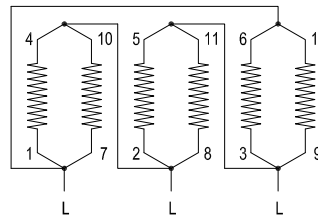

GB	IC3TN
DT 7.2	
Rev. E	21/05/2013
DATA: 04/07/05	

ELMO

Tel. ++39 382 529564 - 422372

Fax. ++39 382 527041

V.le Certosa 8/B - 27100 Pavia Italy E-Mail: info@elmoitaly.com

GB IC3TN

TD 7.2

WIRING DIAGRAM 12 LEADS THREE PHASE MOTOR

LOW VOLTAGE

START (Y //)

RUN (Δ //)

HIGH VOLTAGE

START (Y)

RUN (Δ)