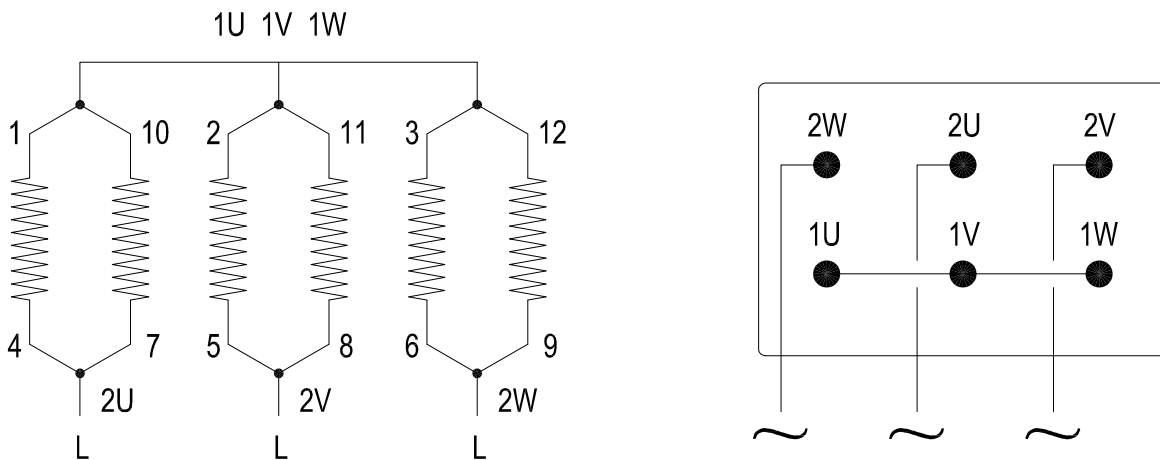

ELMO

Tel. ++39 382 529564 - 422372

Fax. ++39 382 527041

V.le Certosa 8/B - 27100 Pavia Italy

E-Mail: info@elmoitaly.com

GB IC6TN

WIRING DIAGRAM 12 LEADS DAHLANDER MOTOR

LOW SPEED (4 POLES) Δ

HIGH SPEED (2 POLES) YY

IEC 60034 - 8	Speed	L1	L2	L3	Isolate separately	Join together	Winding connection
	Low	1U	1V	1W	2U 2V 2W		Series Delta Δ
	High	2U	2V	2W		(1U, 1V, 1W)	Parallel Star YY