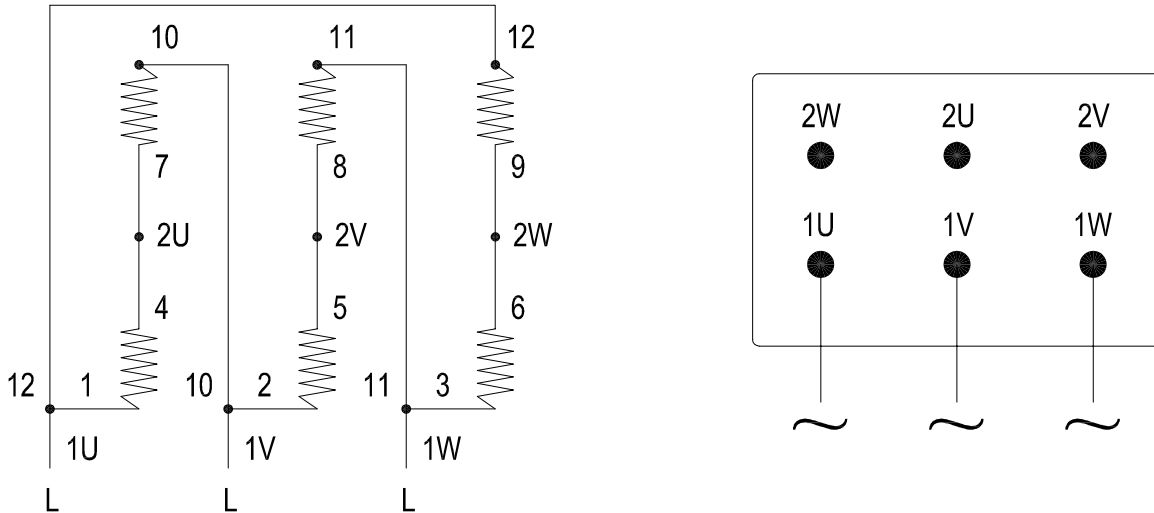

ELMO

Tel. ++39 382 529564 - 422372

Fax. ++39 382 527041

V.le Certosa 8/B - 27100 Pavia Italy

E-Mail: info@elmoitaly.com

GB IC6TN

WIRING DIAGRAM 12 LEADS DAHLANDER MOTOR

LOW SPEED (4 POLES) Δ

HIGH SPEED (2 POLES) YY

IEC 60034 - 8	Speed	L1	L2	L3	Isolate separately	Join together	Winding connection
	Low	1U	1V	1W	2U 2V 2W		Series Delta Δ
	High	2U	2V	2W		(1U, 1V, 1W)	Parallel Star YY